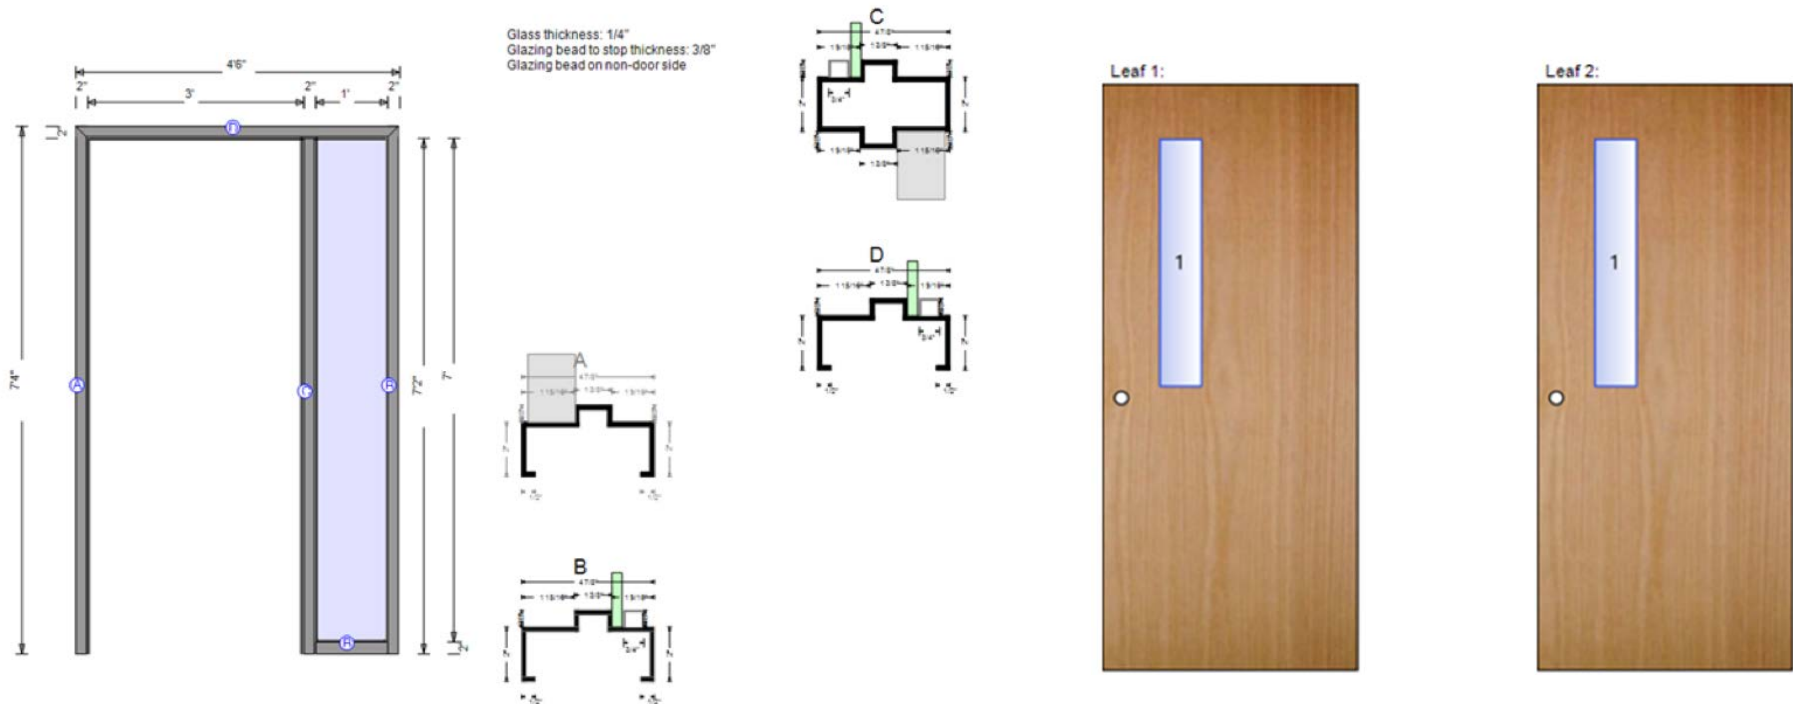

Tag#: B101A, B102A, B113A, B114A, B115A, B116A, B118A, B119A, B120A, B121A, B122A

EASY
TO USE

BEST
SUPPORT

VALUE
PRICED

FREE CUSTOM DEMO

Let's Talk

FREE CUSTOM DEMO

Software for Hardware®, LLC is the only door industry software provider to create a custom demo using your actual client data.